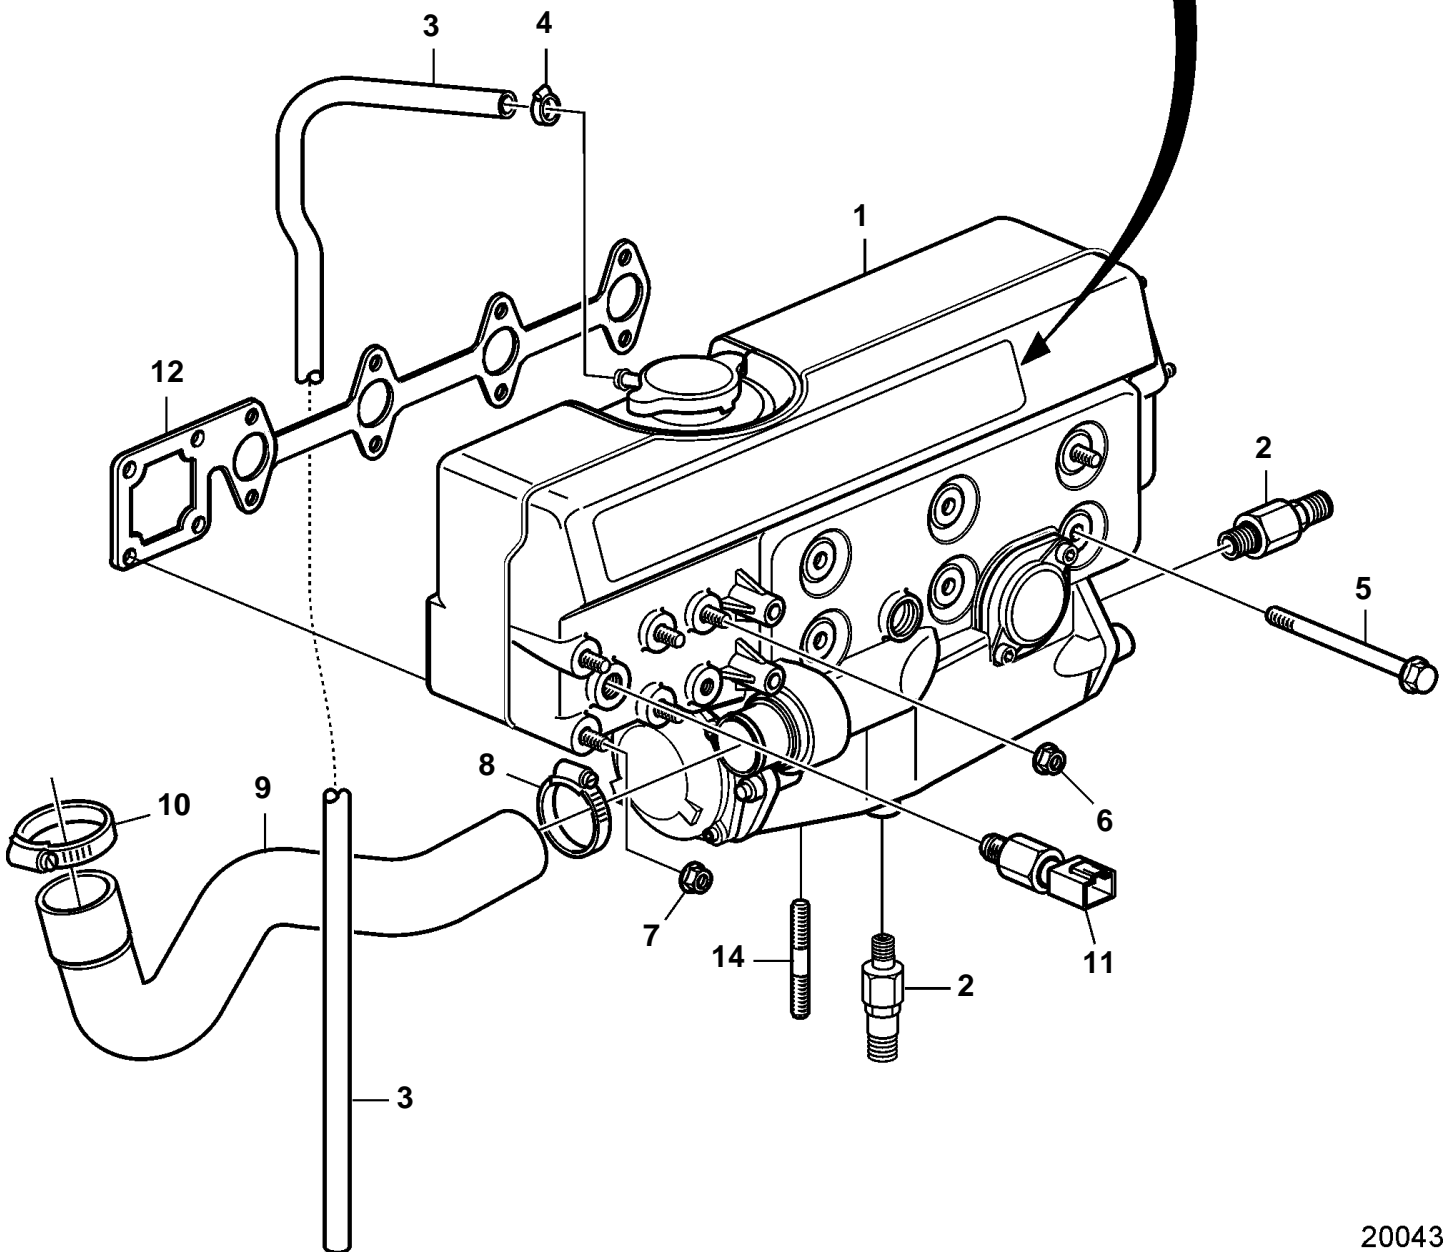

D2-75A

20043

D2-75A

REF	PART NO.	QTY	DESCRIPTION	SEE SEC.	NOTES
1	3584094	1	Heat exchanger		REPLACED BY 3808561
				9289	
	3808561	1	Heat exchanger		
				9867	
2	949918	3	Drain cock		
3		1	Hose		
4		1	Clamp		
5	968842	6	Flange screw		L=110mm
6	948645	2	Lock nut		
7	971096	4	Nut		
8	853548	1	Hose clamp		
9	3583065	1	Hose		
10	961669	1	Hose clamp		
11		1	Pressure sensor	6757	
12	3583781	1	Gasket		
13	3584101	1	Decal		
14	3584105	4	Stud		